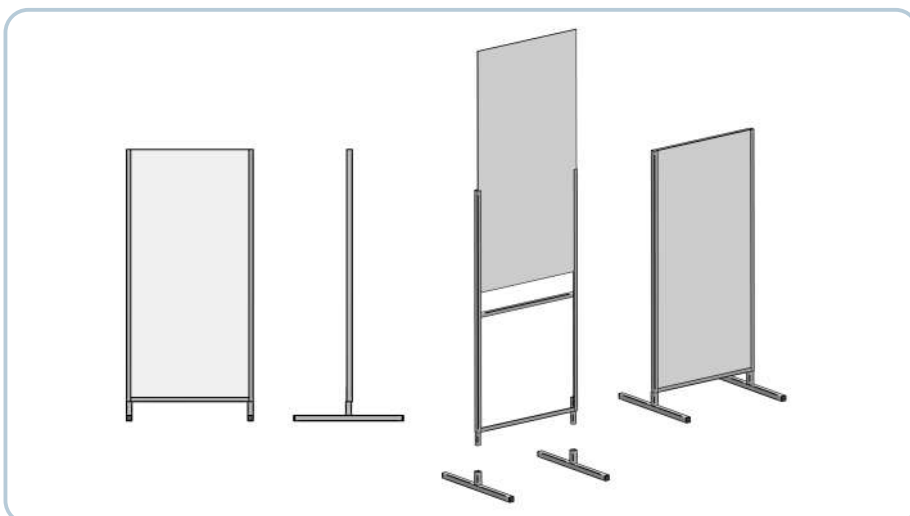

#### Sizes:

Opened: ~460 x 1140 x 630 mm

Closed: ~460 x 1200 x 50mm

Boards size: 455 x 915mm.

**Retail price: 41 €/pcs**

#### Sizes:

Opened: ~460 x 1140 x 630 mm

Closed: ~460 x 1200 x 50mm

Board size: 455 x 915mm.

**Retail price: 40 €/pcs**