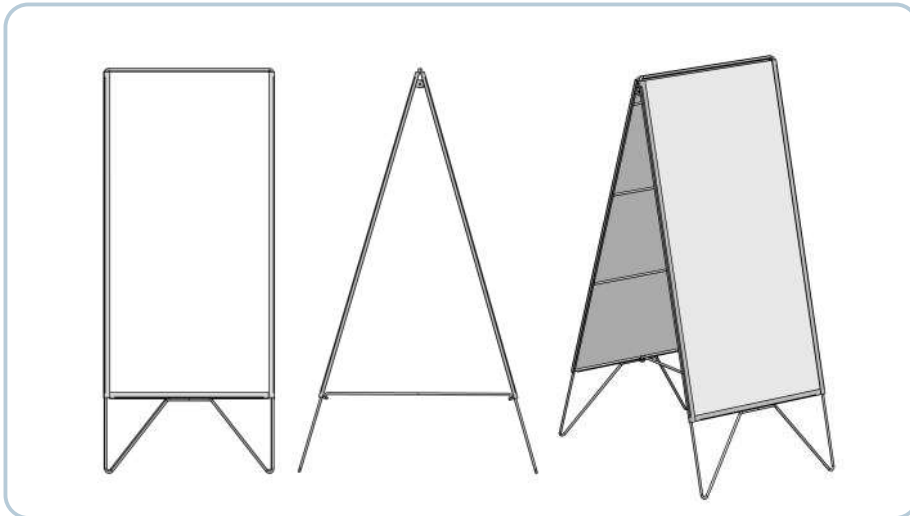

LET'S TAKE CARE OF EACH OTHER

WITH EQUIPMENT TO SLOW DOWN THE SPREAD OF PANDEMIC!

PAVEMENT STAND

"V1"

Details

A-Board with powder coated steel frame, 1mm thick foamed PVC dekor surface on both sides.

Sizes:

Opened: ~460 x 1140 x 630 mm

Closed: ~460 x 1200 x 50mm

Boards size: 455 x 915mm.

Retail price: 41 €/pcs