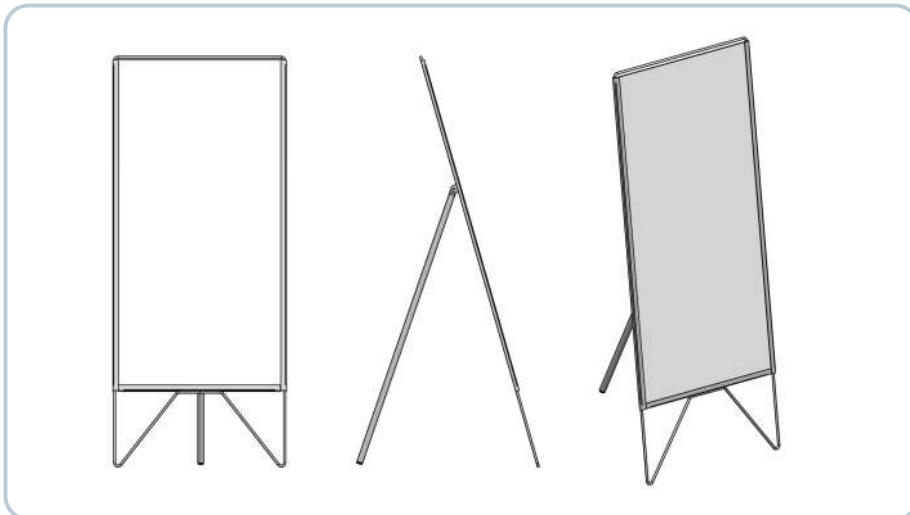

#### Details

A-Board with powder coated steel frame, 1mm thick foamed PVC dekor surface on both sides.

#### Sizes:

Opened: ~460 x 1140 x 630 mm

Closed: ~460 x 1200 x 50mm

Boards size: 455 x 915mm.

**Retail price: 41 €/pcs**