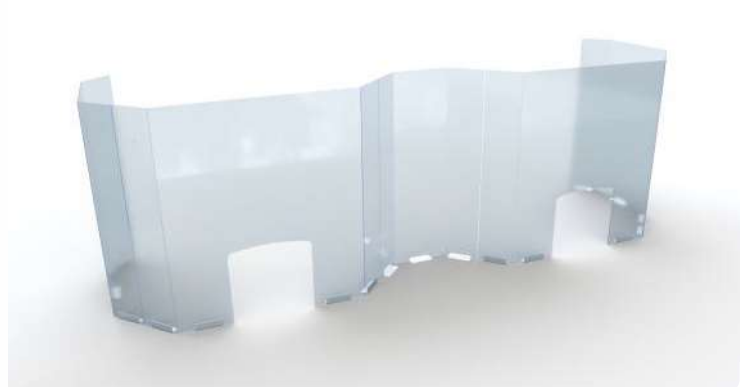

EXAMPLES OF DIFFERENT ASSEMBLY OPTIONS