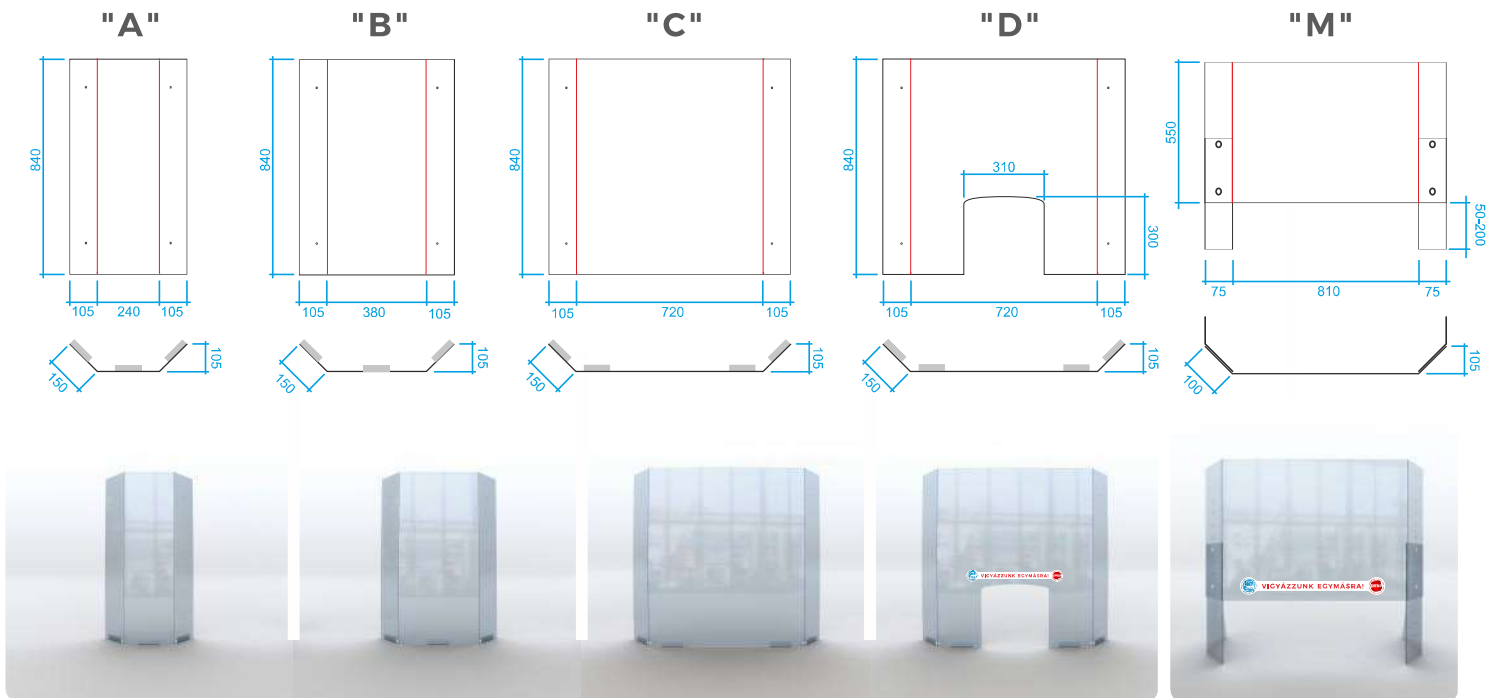

LET'S TAKE CARE OF EACH OTHER

WITH EQUIPMENT TO SLOW DOWN THE SPREAD OF PANDEMIC!

SNEEZE BARRIER SHIELDS